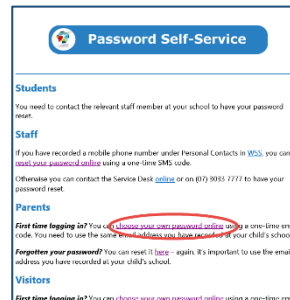

2. Select the link under the **Parents** heading titled **choose your own password online**